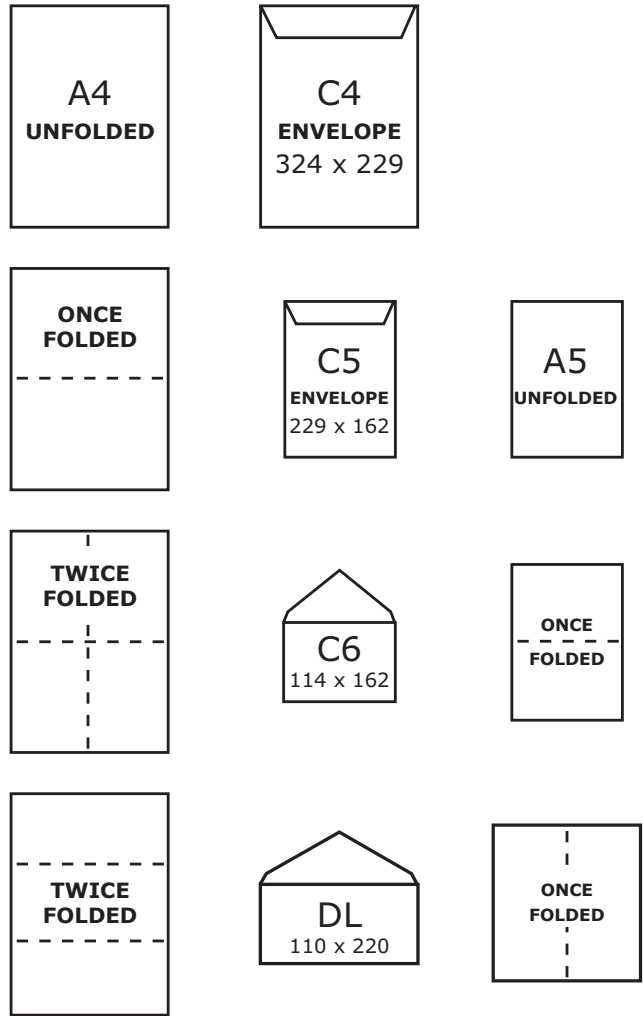

- Artwork: CDP to set and proof, or you to supply?
- Delivery: When is first delivery required? Is this direct to you - or into CDP stock? Number and location of delivery addresses, and approximate frequency of deliveries required.

I like the idea...so where do I start?

On the back page we have set out a Guide to Envelope mailers that will guide you through the information we need to help you decide on which format and style you require.

If you need further information and samples then please contact us and we'll do the rest:

Tel: 0800 1954 991
Email: info@cdp.co.uk
Fax: 0151 724 6478