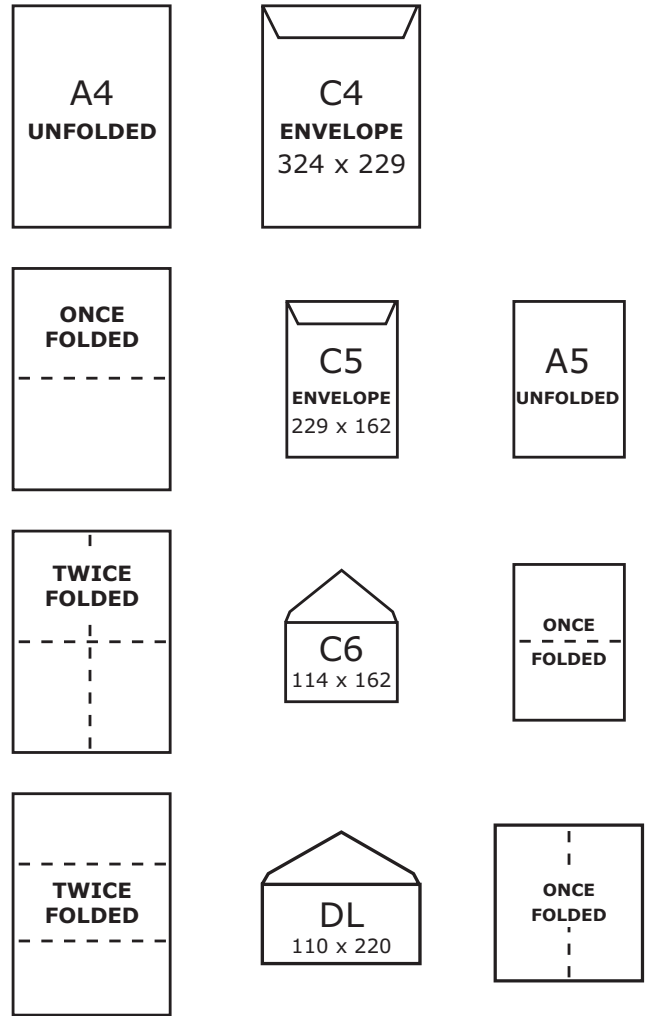

- Artwork: CDP to set and proof, or you to supply?
- Delivery: When is first delivery required? Is this direct to you - or into CDP stock? Number and location of delivery addresses, and approximate frequency of deliveries required.

I like the idea...so where do I start?

On the back page we have set out a Guide to Envelope mailers that will guide you through the information we need to help you decide on which format and style you require.

If you need further information and samples then please contact us and we'll do the rest:

Tel: 0800 1954 991
Email: info@cdp.co.uk
Fax: 0151 724 6478